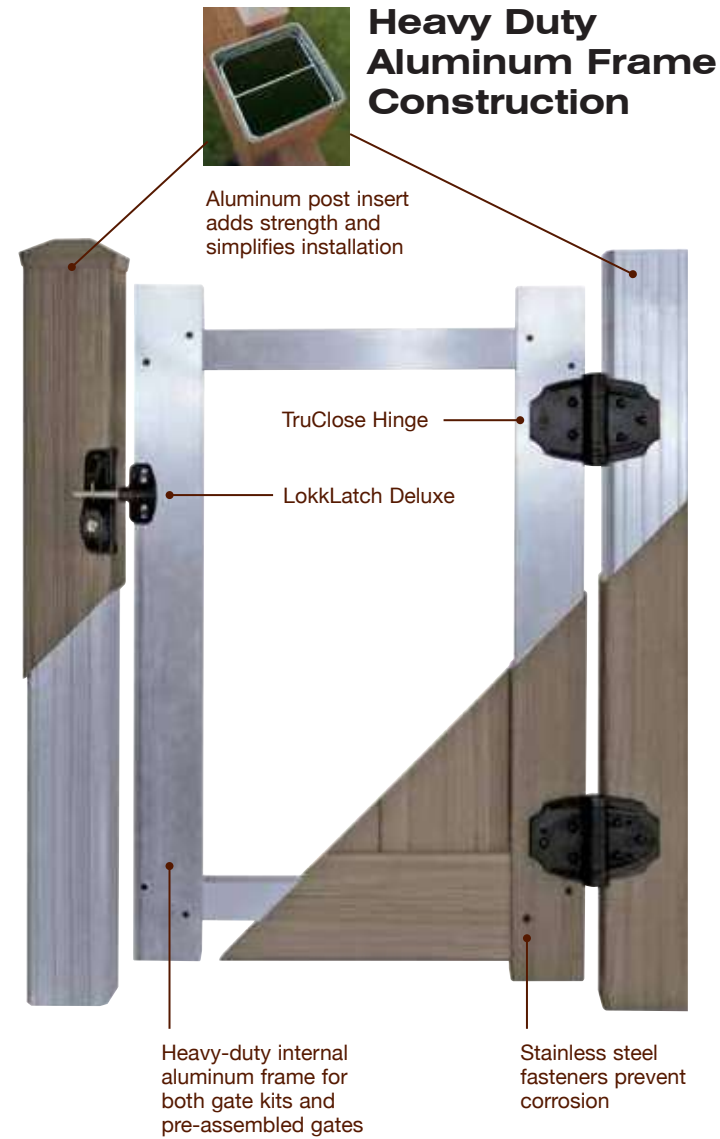

	Pre-Assembled Gate Widths	Unassembled Gate Kit Maximum Width	Extension Kit Required**
Galveston	50-1/2"	50-1/2"	No
Chesterfield	36-1/2" 50-1/2" 64-3/4"	70"	Yes
Chesterfield Concave Accent	50-1/2"	na	na
Chesterfield Convex Accent	50-1/2"	na	na
New Lexington	42-1/2" 50-1/2" 65-1/4"	72"	Yes
Breezewood	50"	60"	Yes
Imperial	50"	72"	Yes
Columbia*	50"	50"	No
Millbrook	50"	60"	Yes
Baron	50"	72"	Yes
Princeton	50"	72"	Yes
Countess	50"	72"	Yes
Monarch	50"	72"	Yes
Victorian	50"	72"	Yes
Manchester	50"	50"	No
Manchester Concave	na	50"	No
Canterbury	50"	50"	No
Danbury	50"	50"	No
Cape Cod	50"	60"	Yes
Rothbury	50"	50"	No
Yorkshire	50"	60"	Yes
2-Rail*	na	72"	na
3-Rail*	na	96"	na
4-Rail*	na	96"	na
Crossbuck*	na	96"	na