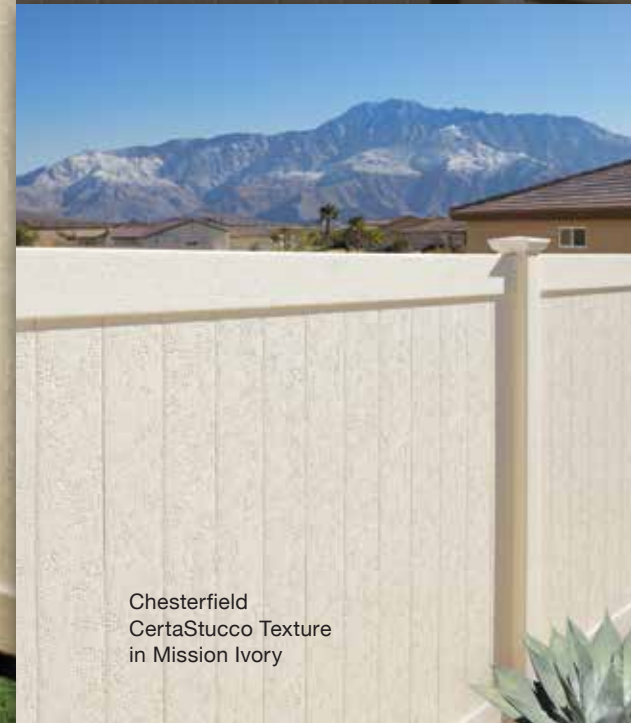

Chesterfield
CertaStucco Texture
in Mission Ivory