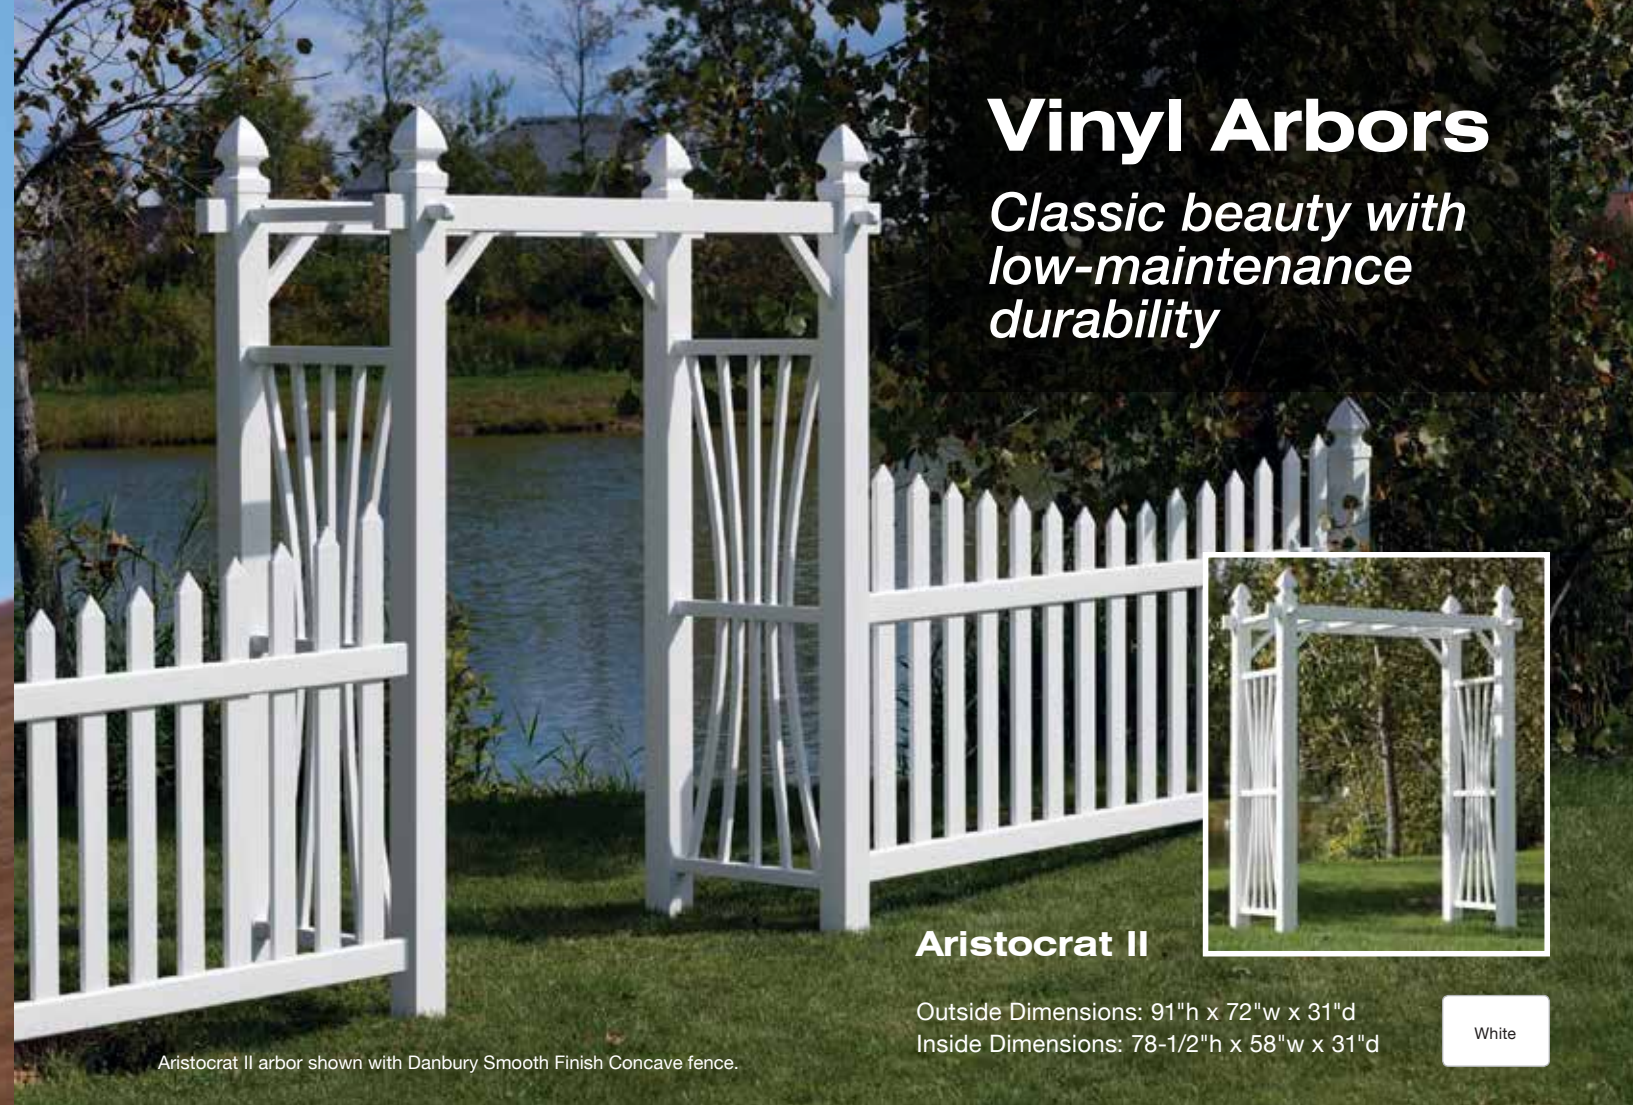

White* Black* Copper* Stainless*

*Fits both 4" x 4" and 5" x 5" post sizes. Adapter included.

Solar Wedge Lights

White Black Copper Stainless

Vinyl Arbors

Classic beauty with low-maintenance durability

Aristocrat II

Outside Dimensions: 91"h x 72"w x 31"d
Inside Dimensions: 78-1/2"h x 58"w x 31"d

White

Aristocrat II arbor shown with Danbury Smooth Finish Concave fence.

Vineyard Pergola

Outside Dimensions: 93"h x 89"w x 54"d
Inside Dimensions: 84"h x 48"w x 54"d