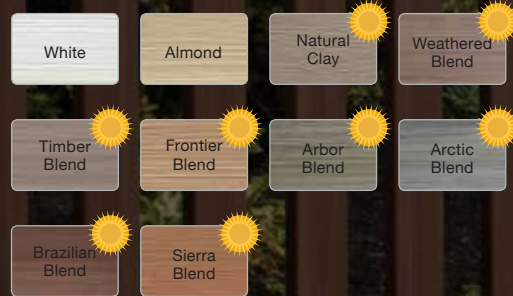

Contemporary

Easy care with modern-day flair

Baron Select Cedar Texture

Thru-picket "good neighbor" design is equally attractive on both sides. Top rails in ColorLast® colors feature reinforcement for added strength and durability.

Heights: 4', 5' & 6' (5' & 6' include midrail)
Picket Style: 7/8" x 3"
Picket Spacing: 2-15/16"

Steel Reinforced Bottom Rail

Baron Select Cedar Texture in Brazilian Blend